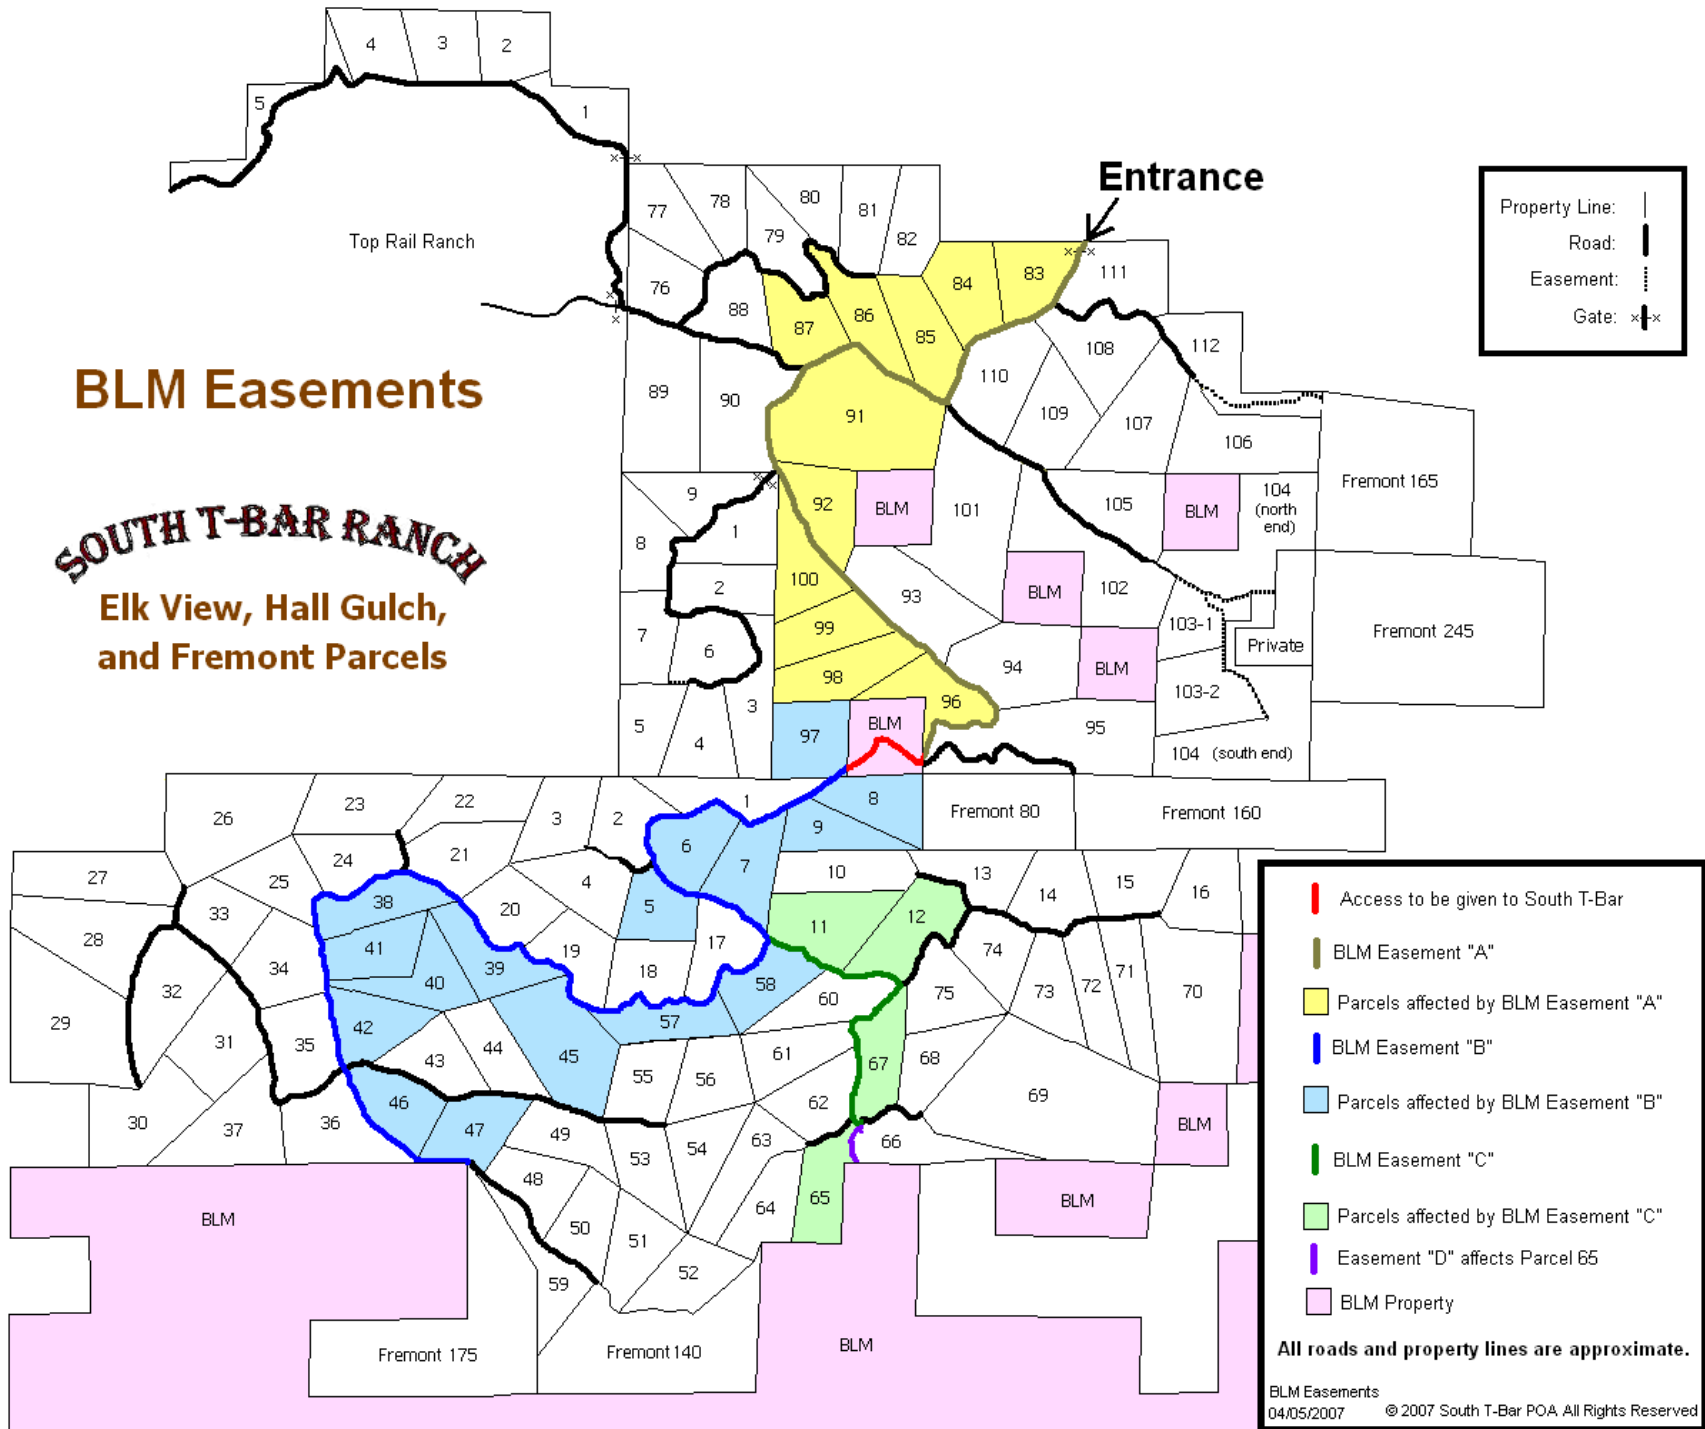

BLM Easements

SOUTH T-BAR RANCH

Elk View, Hall Gulch,
and Fremont Parcels

Property Line: |
 Road: —
 Easement: ···
 Gate: x-x

- Access to be given to South T-Bar
- BLM Easement "A"
- Parcels affected by BLM Easement "A"
- BLM Easement "B"
- Parcels affected by BLM Easement "B"
- BLM Easement "C"
- Parcels affected by BLM Easement "C"
- Easement "D" affects Parcel 65
- BLM Property

All roads and property lines are approximate.

BLM Easements
 04/05/2007 © 2007 South T-Bar POA All Rights Reserved